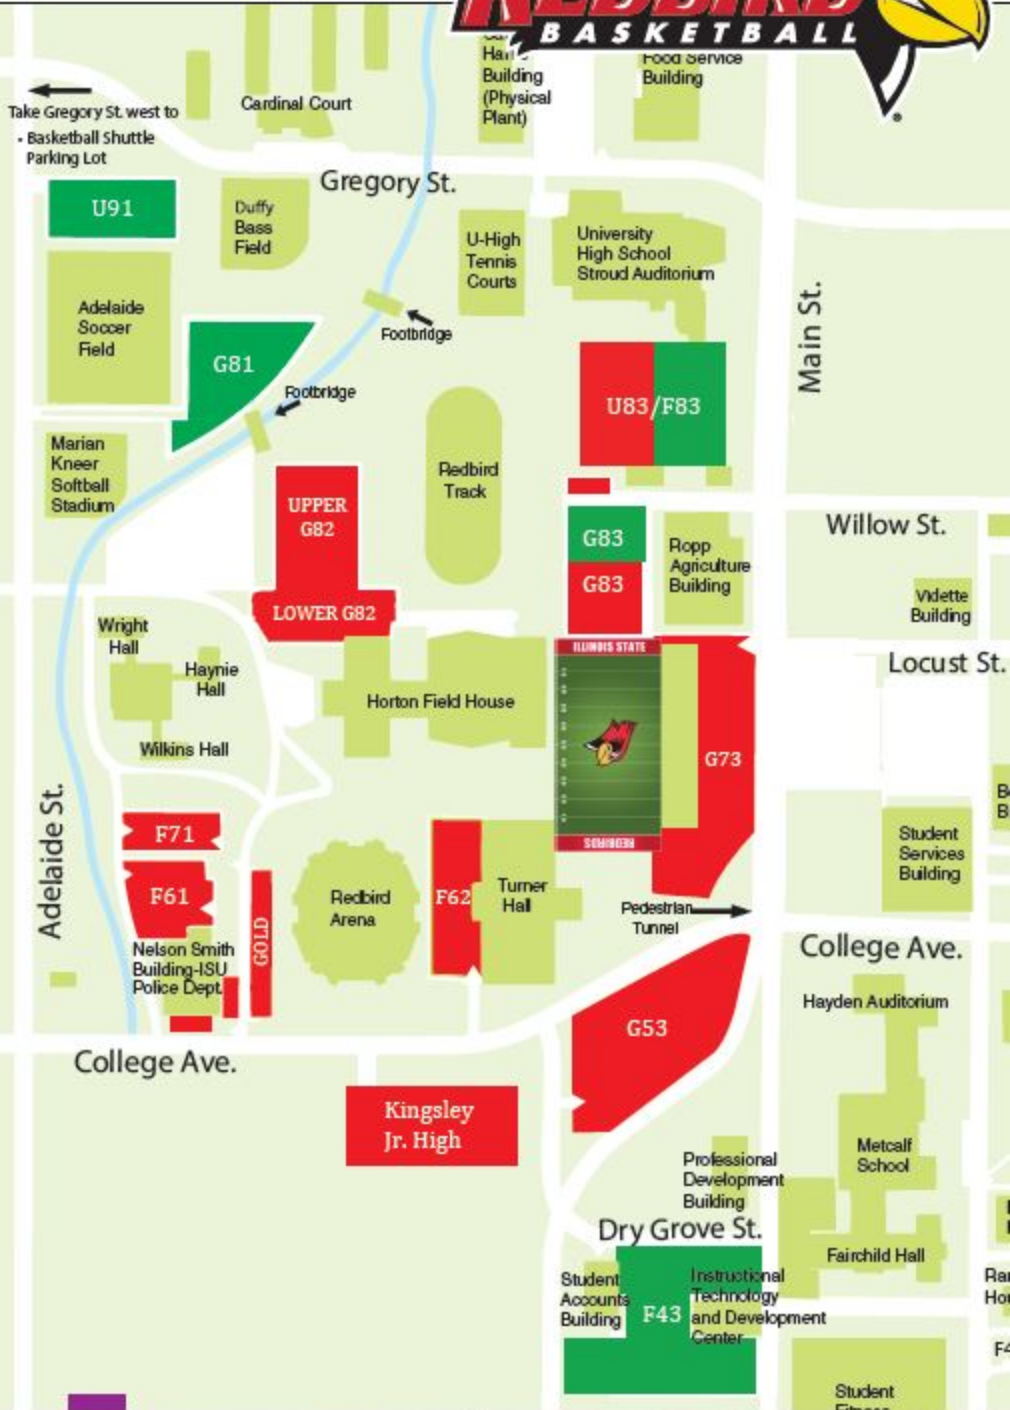

Illinois State University Men's Basketball Parking

REDBIRD BASKETBALL

 \$10 Public Parking

 Weisbecker Scholarship Donor Parking

MAKING A DIFFERENCE IN STUDENT ATHLETES

WEISBECKER SCHOLARSHIP FUND