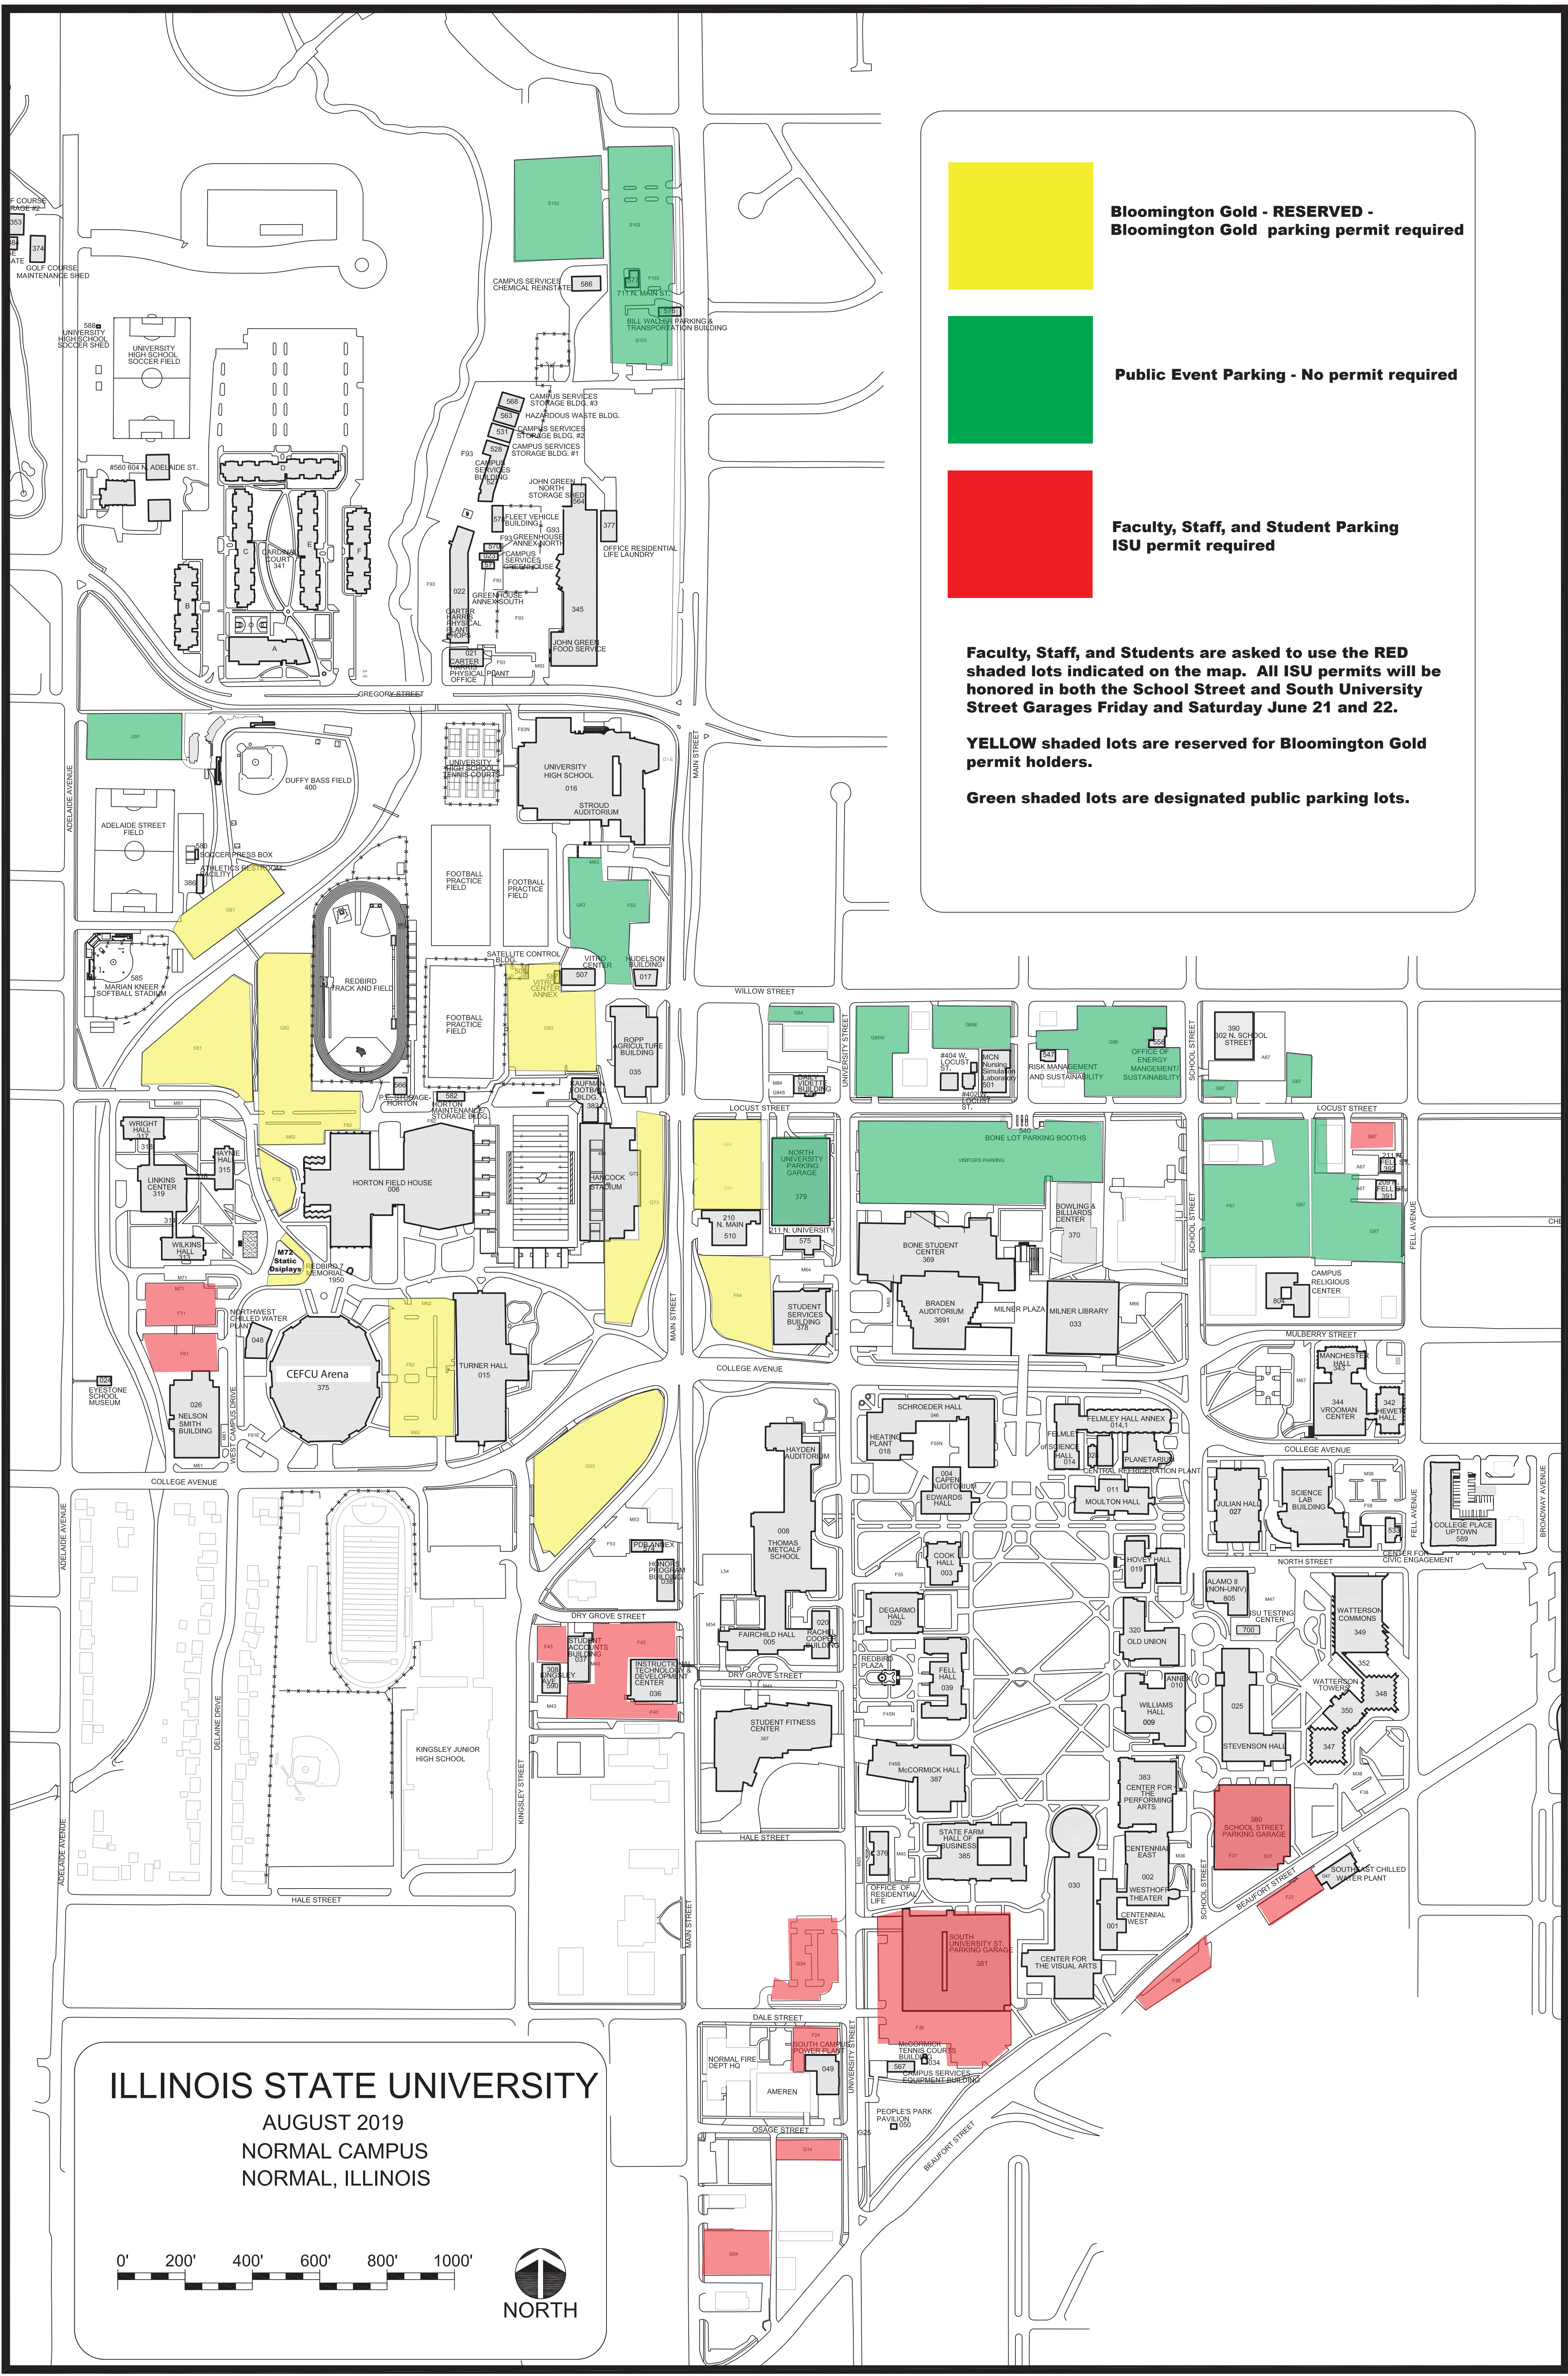

Bloomington Gold - RESERVED - Bloomington Gold parking permit required

Public Event Parking - No permit required

Faculty, Staff, and Student Parking ISU permit required

Faculty, Staff, and Students are asked to use the RED shaded lots indicated on the map. All ISU permits will be honored in both the School Street and South University Street Garages Friday and Saturday June 21 and 22.

YELLOW shaded lots are reserved for Bloomington Gold permit holders.

Green shaded lots are designated public parking lots.

ILLINOIS STATE UNIVERSITY
 AUGUST 2019
 NORMAL CAMPUS
 NORMAL, ILLINOIS