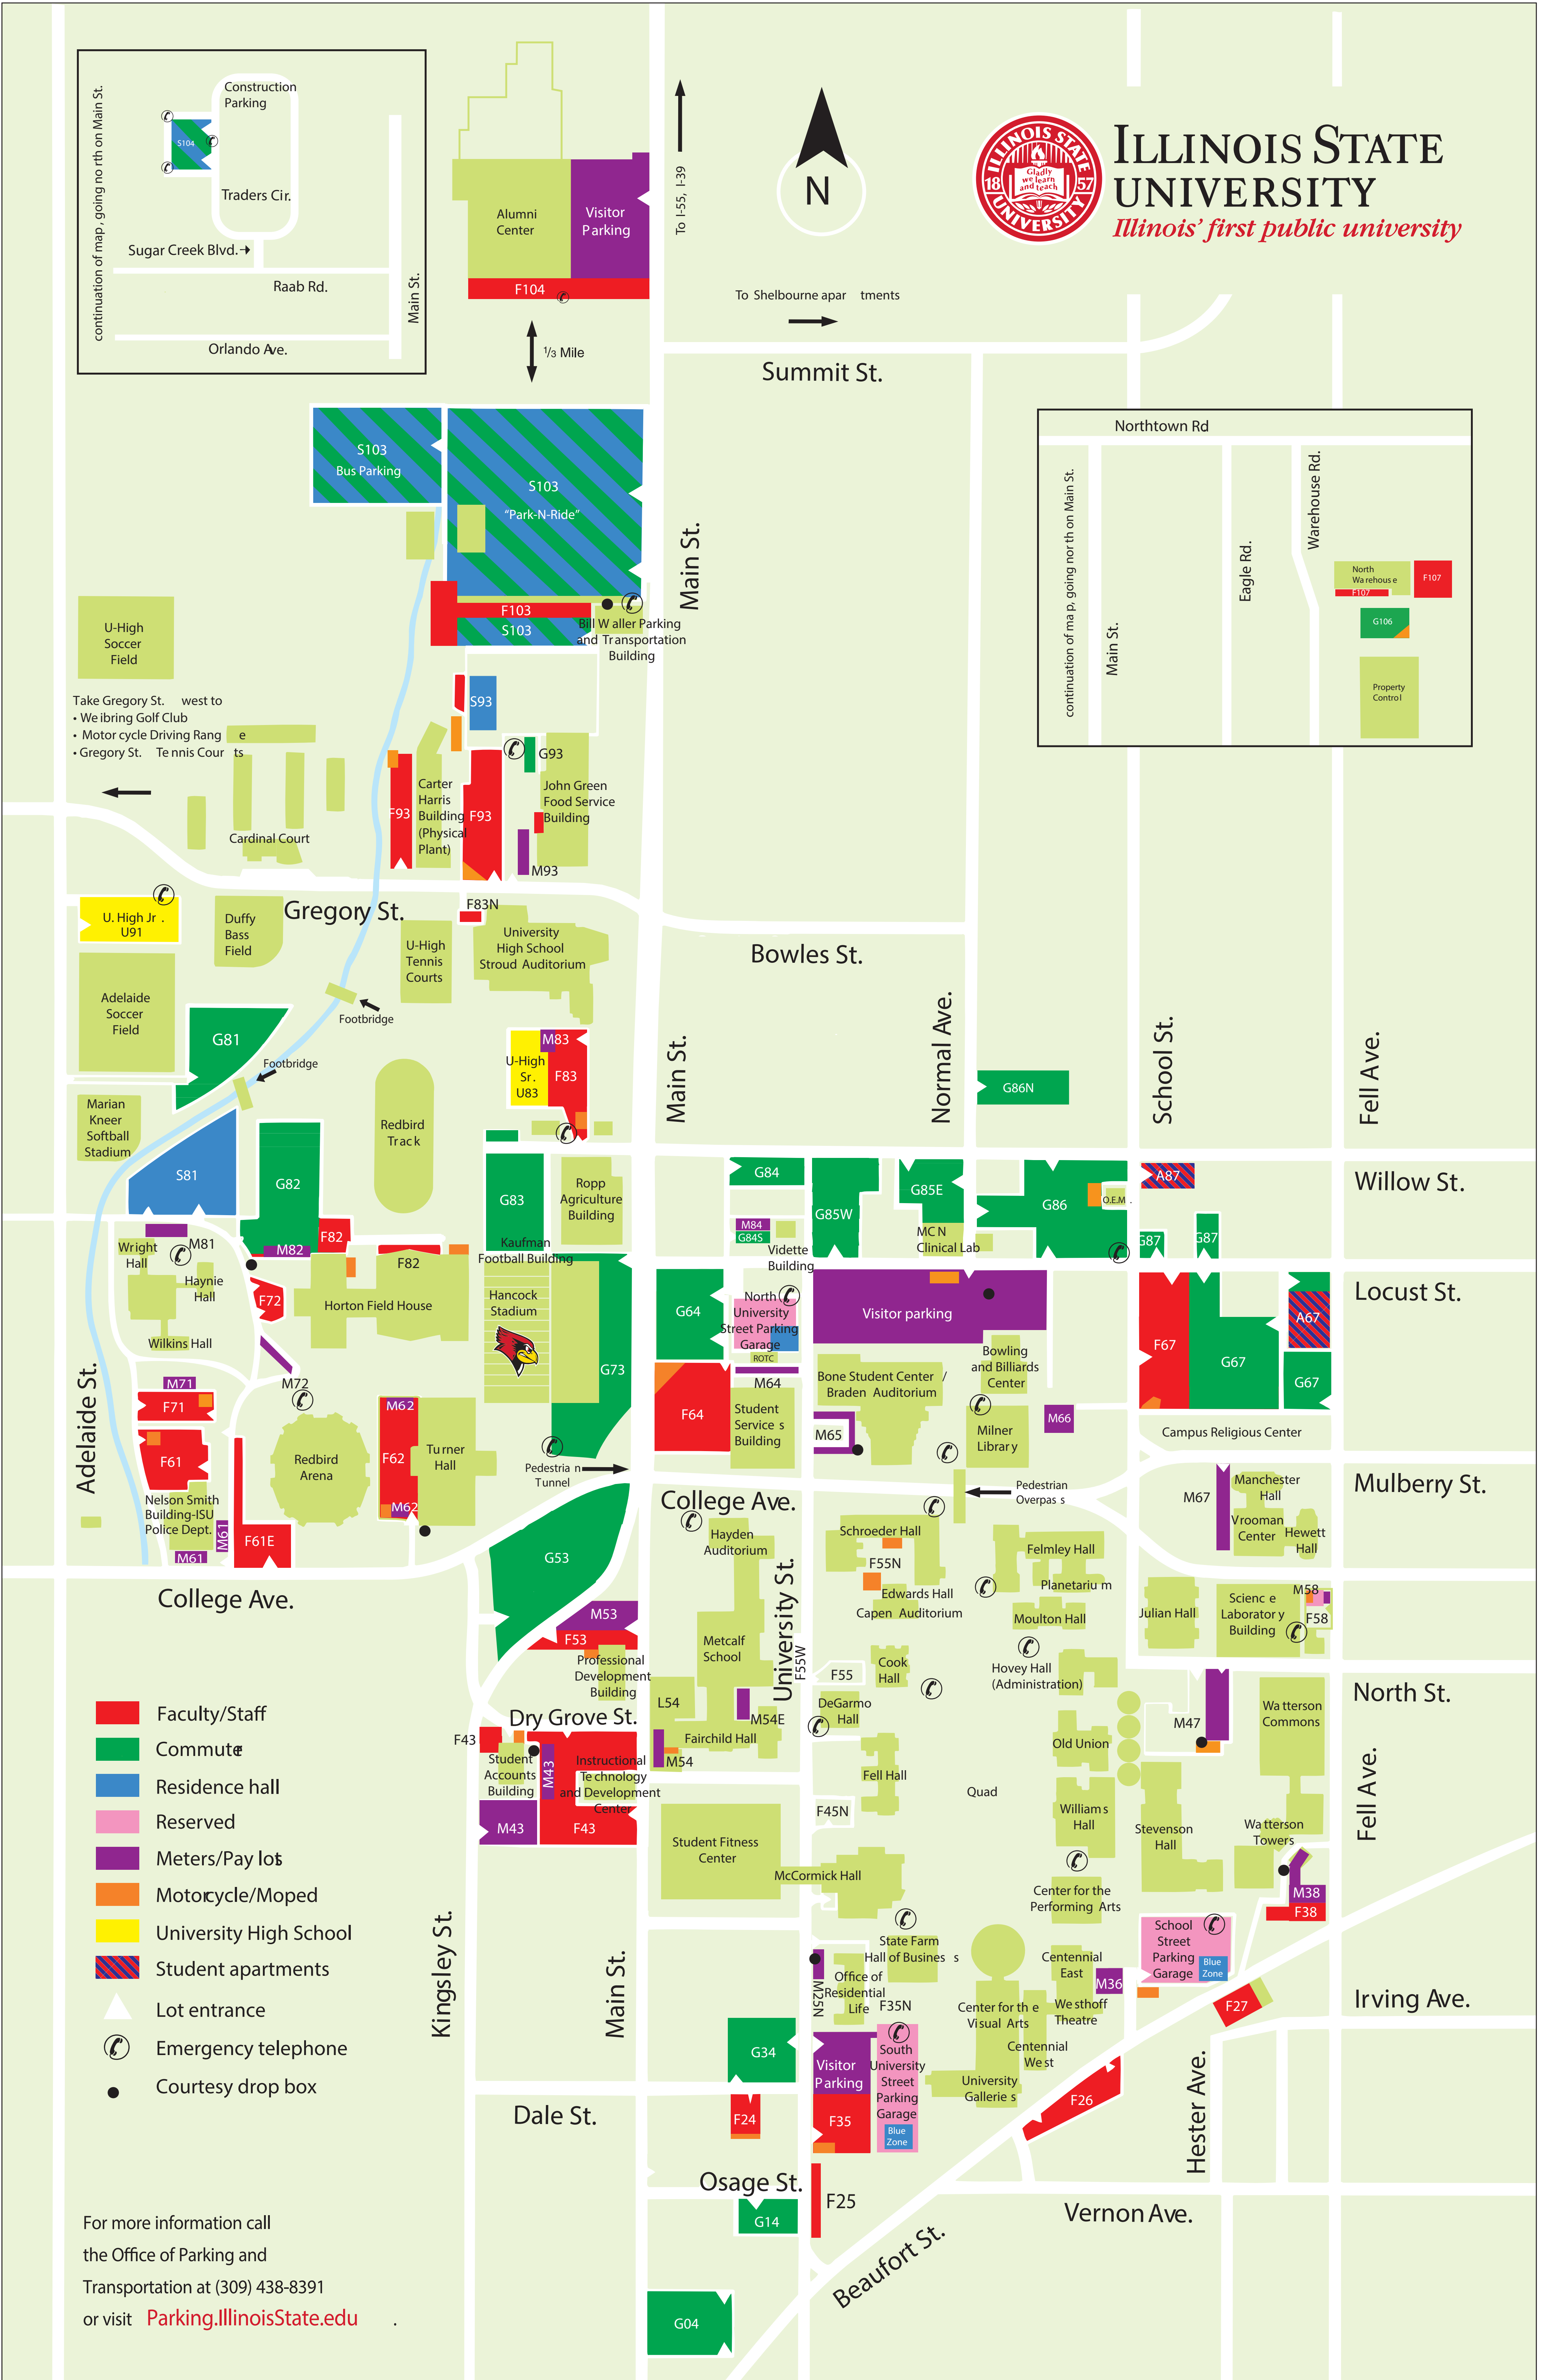

ILLINOIS STATE UNIVERSITY
Illinois' first public university

- Faculty/Staff
- Commuter
- Residence hall
- Reserved
- Meters/Pay lots
- Motorcycle/Moped
- University High School
- Student apartments
- Lot entrance
- Emergency telephone
- Courtesy drop box

For more information call the Office of Parking and Transportation at (309) 438-8391 or visit Parking.IllinoisState.edu