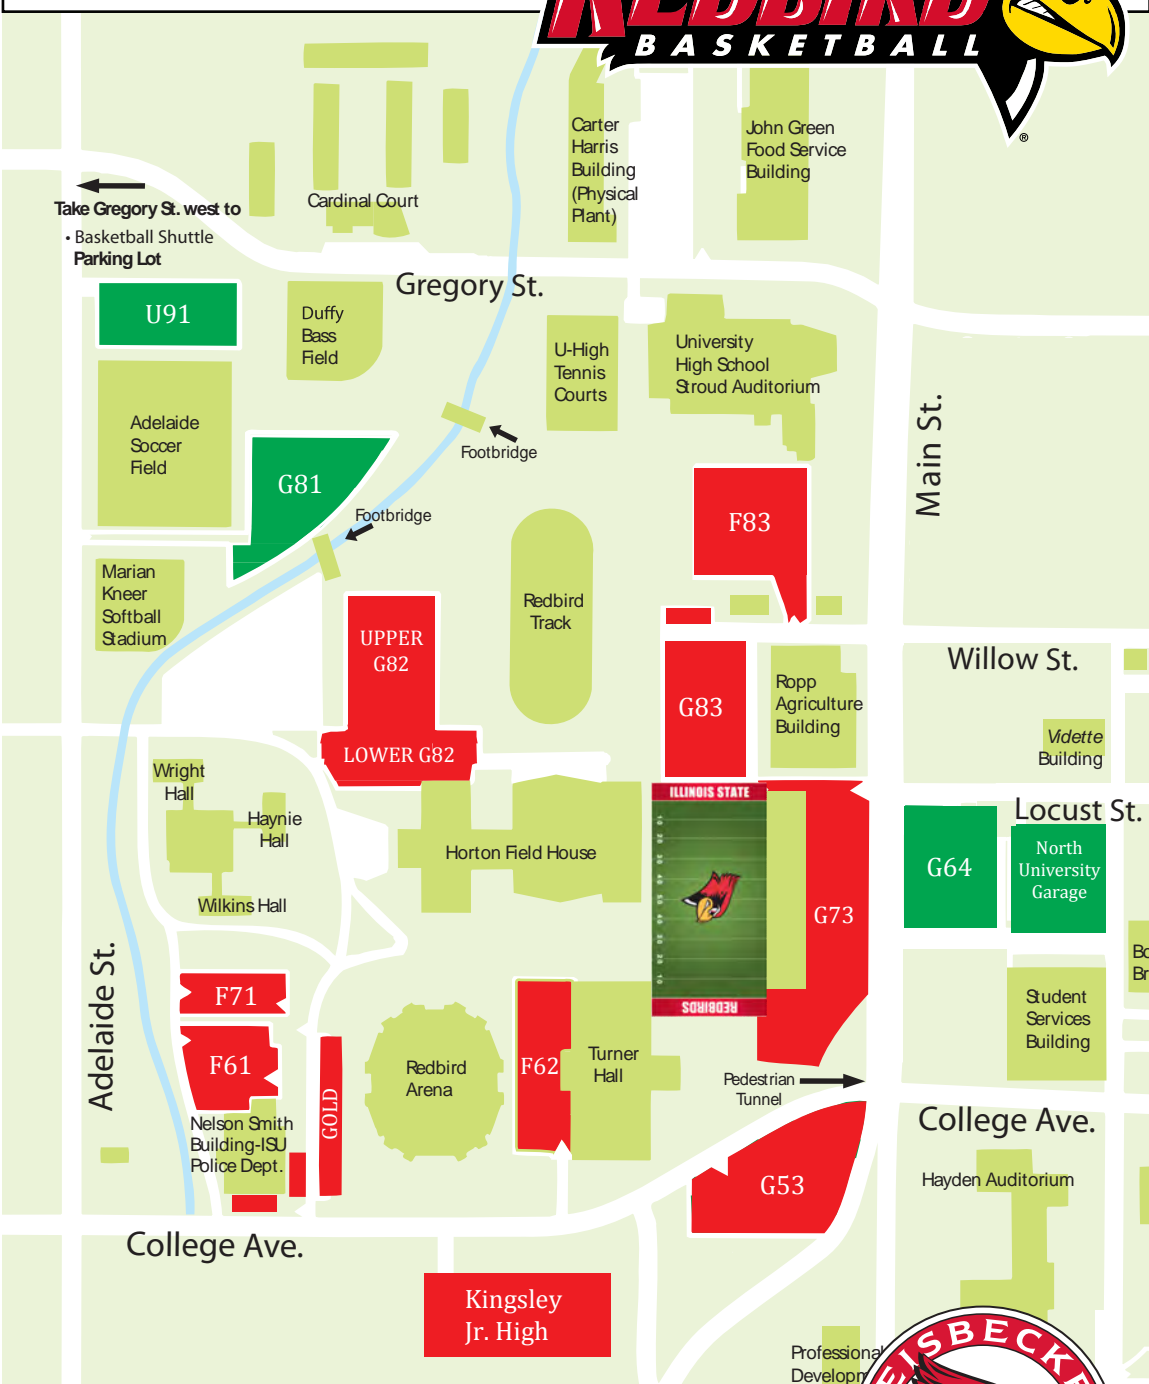

Illinois State University Men's Basketball Parking

Take Gregory St. west to
Basketball Shuttle
Parking Lot

\$10 Public Parking

Weisbecker Scholarship Donor Parking