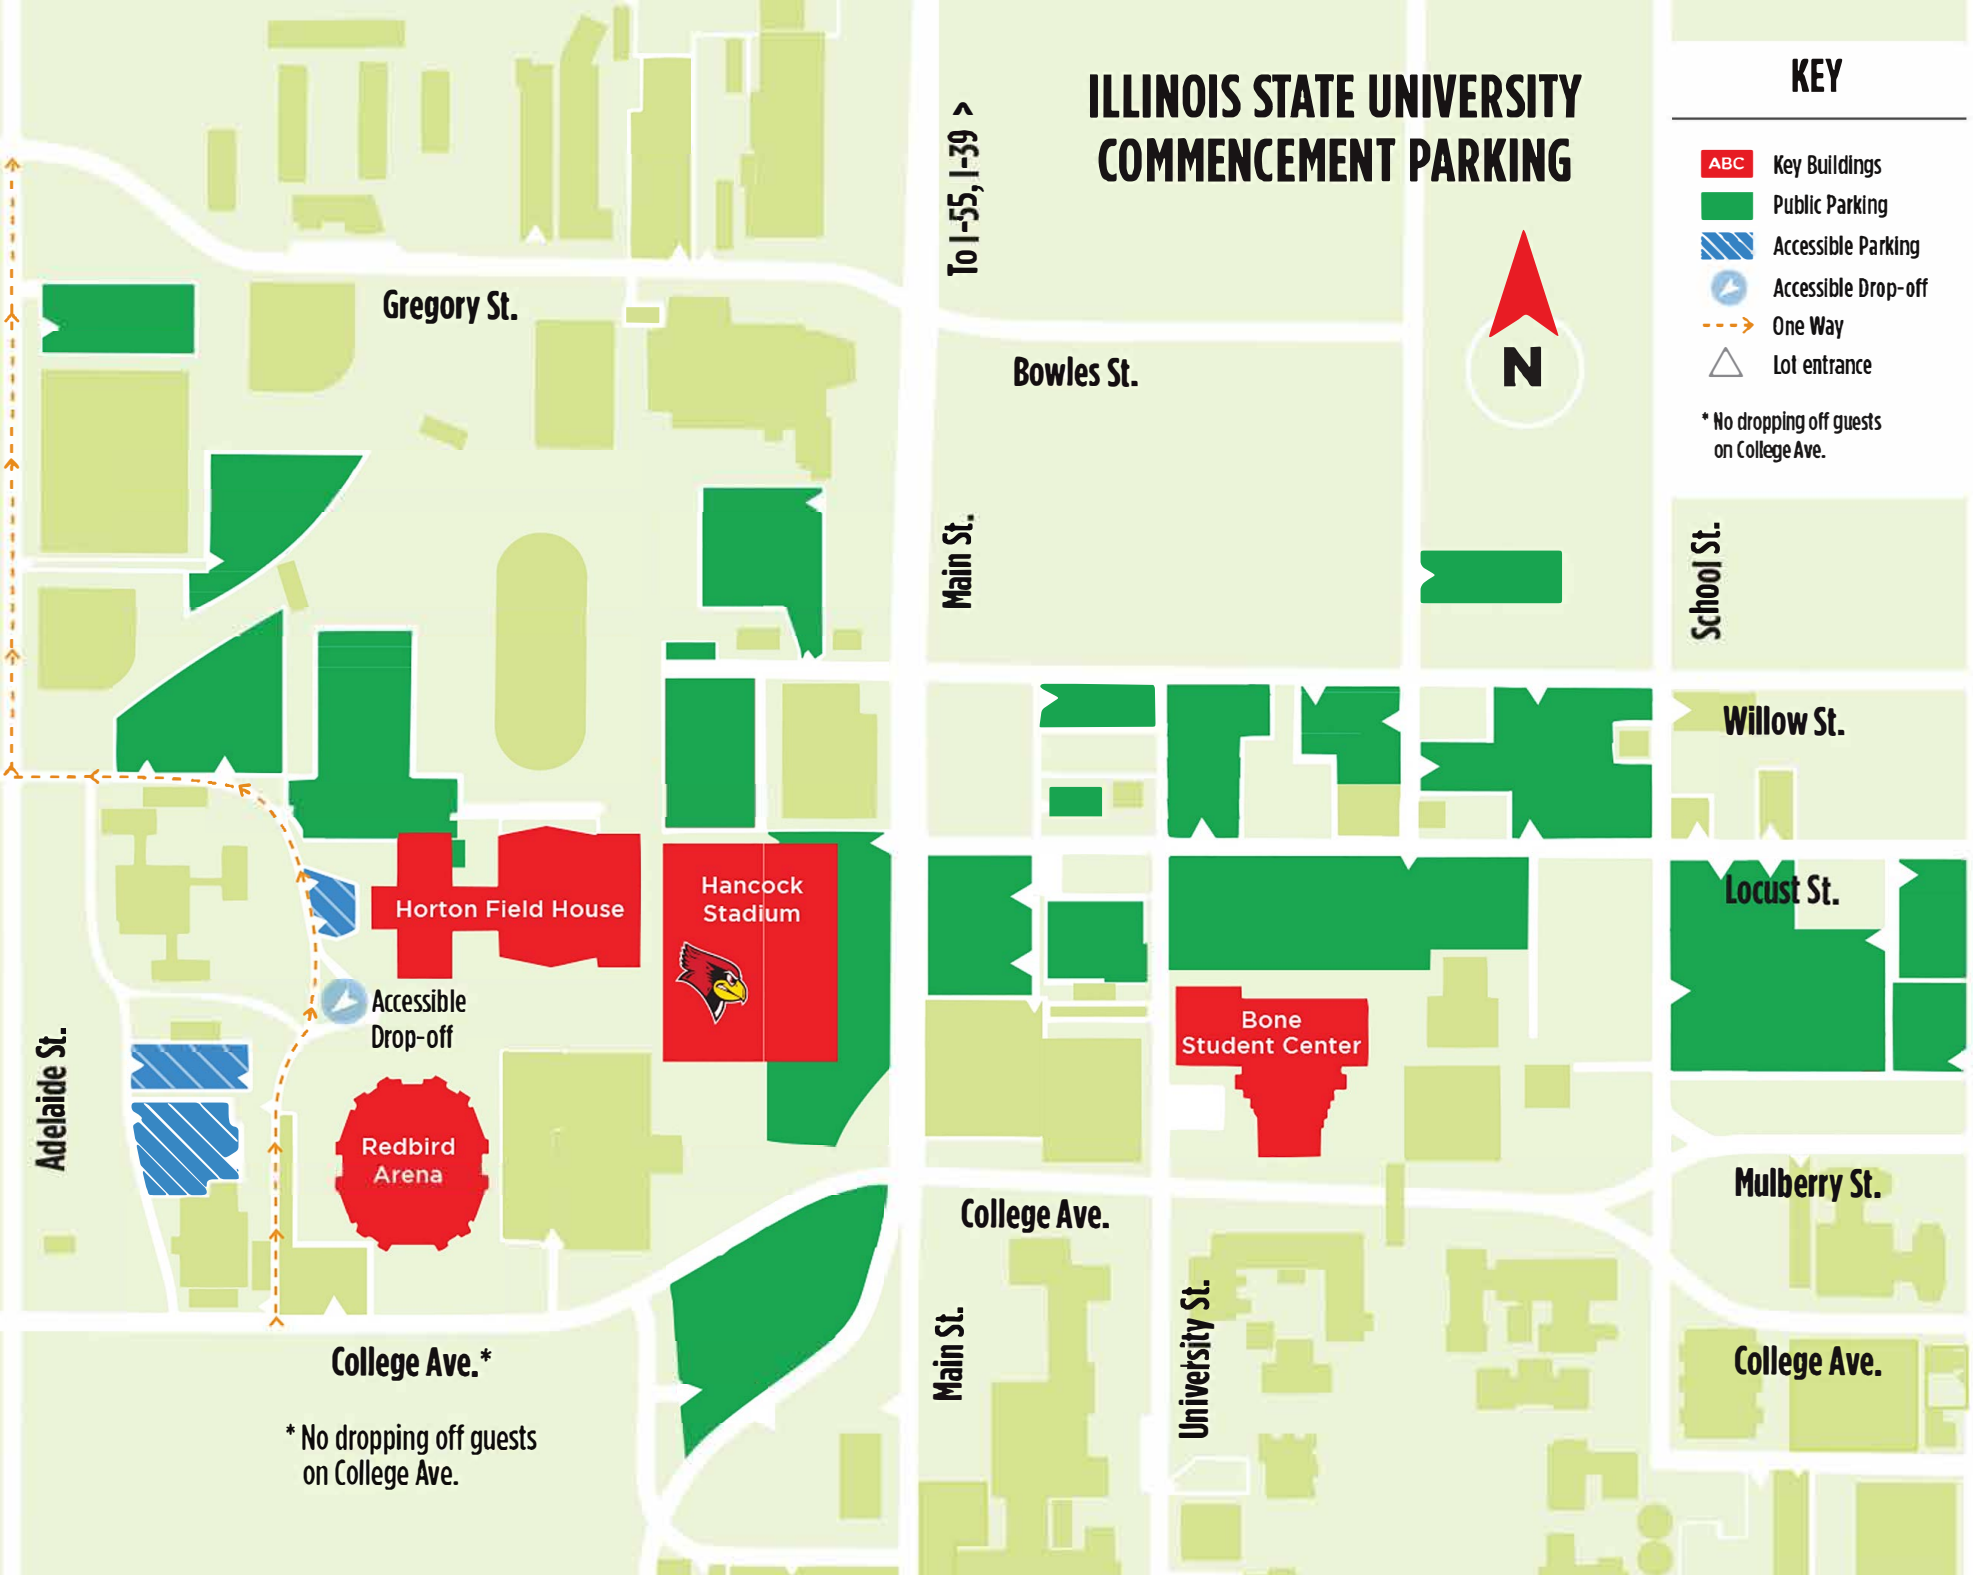

ILLINOIS STATE UNIVERSITY COMMENCEMENT PARKING

KEY

- ABC Key Buildings
- Public Parking
- Accessible Parking
- ↻ Accessible Drop-off
- One Way
- Lot entrance

* No dropping off guests on College Ave.

To I-55, I-39 >

Gregory St.

Bowles St.

Main St.

School St.

Willow St.

Locust St.

Adelaide St.

Horton Field House

Hancock Stadium

Accessible Drop-off

Redbird Arena

Bone Student Center

College Ave.*

* No dropping off guests on College Ave.

College Ave.

Mulberry St.

Main St.

University St.

College Ave.