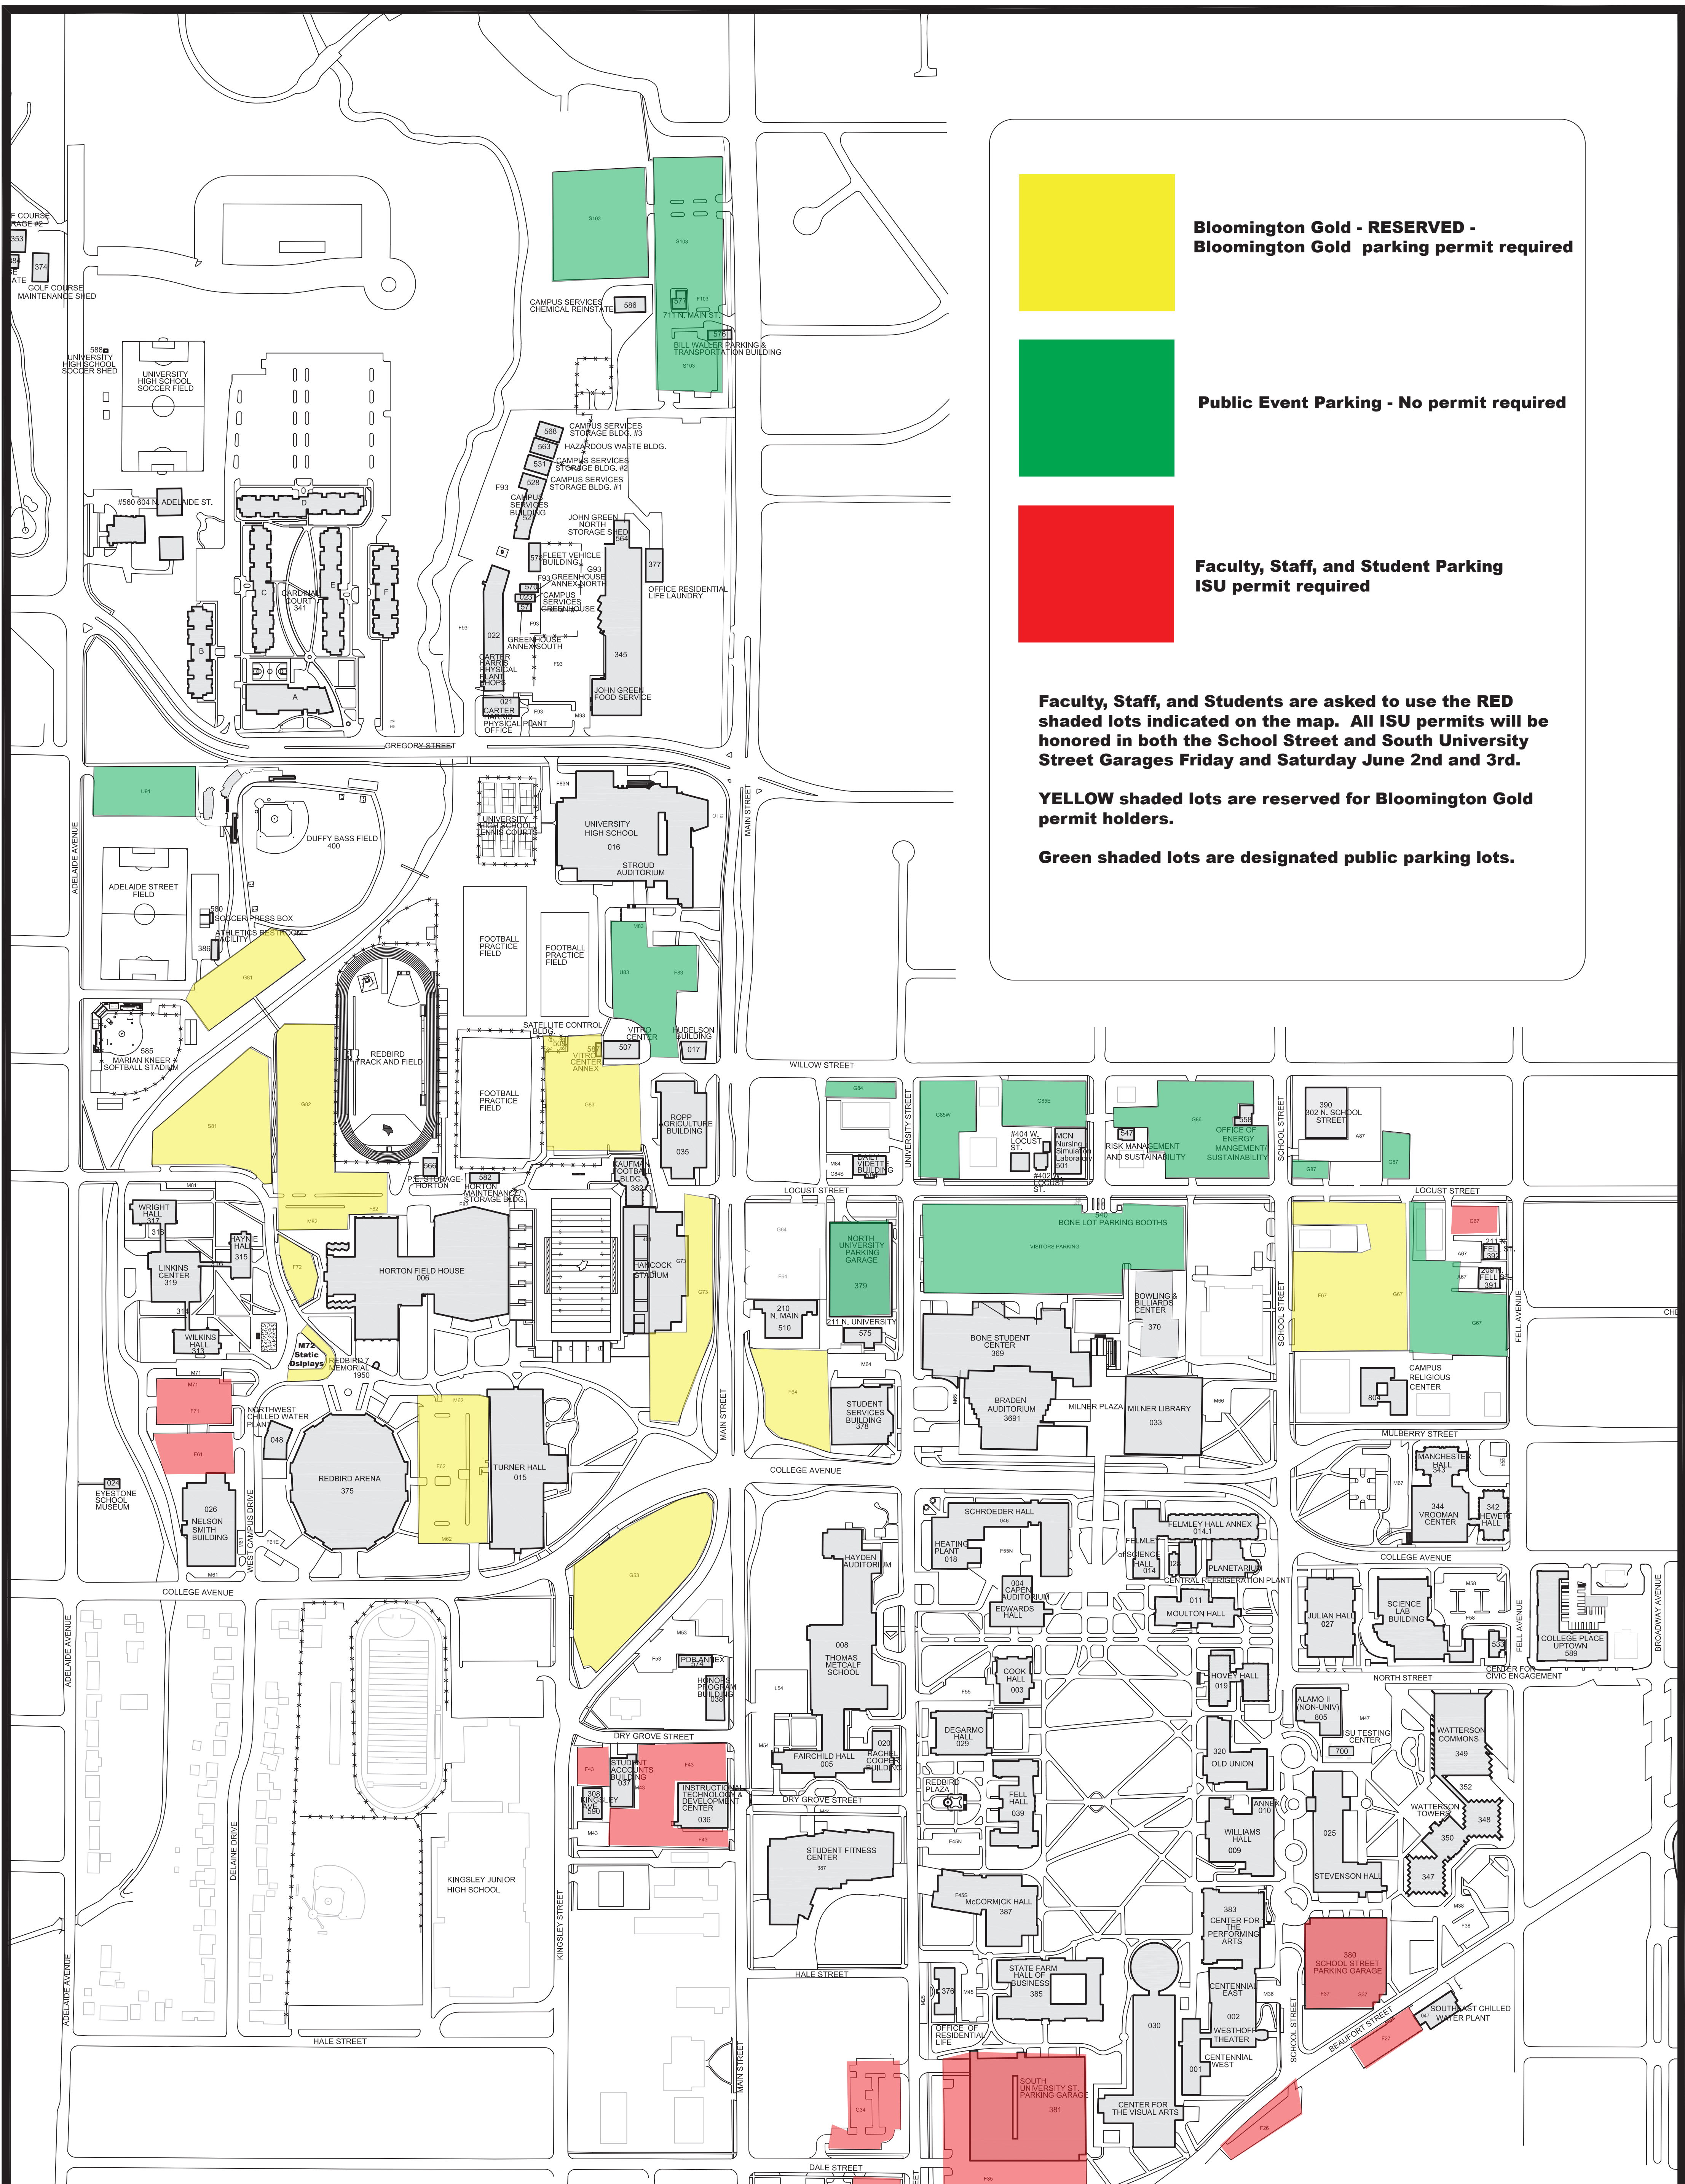

Bloomington Gold - RESERVED - Bloomington Gold parking permit required

Public Event Parking - No permit required

Faculty, Staff, and Student Parking ISU permit required

Faculty, Staff, and Students are asked to use the RED shaded lots indicated on the map. All ISU permits will be honored in both the School Street and South University Street Garages Friday and Saturday June 2nd and 3rd.

YELLOW shaded lots are reserved for Bloomington Gold permit holders.

Green shaded lots are designated public parking lots.

ILLINOIS STATE UNIVERSITY
 AUGUST 2019
 NORMAL CAMPUS
 NORMAL, ILLINOIS